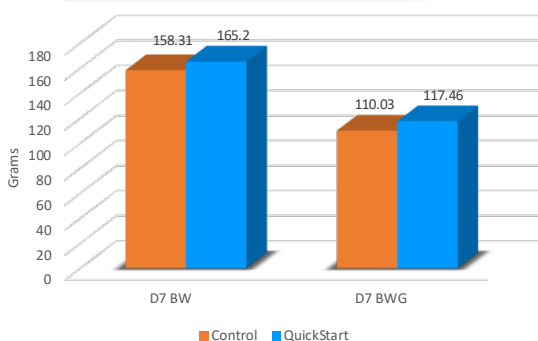

QuickStart

START QUICK TO FINISH STRONG

Day 7 performance of broiler chicks given QuickStart after hatch compared to control

Early access to feed and water is critical to maximize bird health and performance. Long transport times can result in birds using the nutrition found in the yolk to survive. This means that vital maternal antibodies and lipids meant for cellular building blocks are used as energy, affecting immune status, growth performance, and inducing ketosis.

QuickStart is a proprietary blend of nutrients, palatants, and attractants designed to provide a highly digestible first meal during transport and prevent ketosis in young poultry. This results in improved feed intake, 7 day weights, and immune status.

Description

QuickStart is a perinatal nutrition supplement meant to prevent ketosis in young poultry during long transport times.

Product Characteristics

Appearance: Light green feed
Smell: Feed
Packaging: 15 lb bucket (30 lb hydrated)